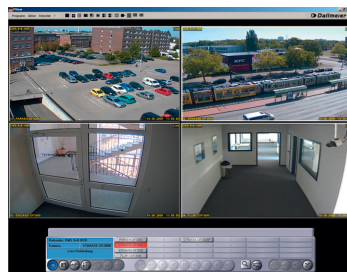

HD products by Dallmeier

HDTV cameras

HD and **CamInPIX®**: An unbeatable combination

HD technology is a sustainable high-resolution video standard with 16:9 image format. Nevertheless customers don't have to give up the proven advantages of the Dallmeier **CamInPIX®** technology. Dallmeier HD cameras are characterised by a high dynamic range and an outstanding adjustment. The result is highest colour fidelity and richness of detail, while the bit rate still remains low.

Full high-definition cameras from Dallmeier are characterised by:

- 1920x1080 native resolution
- Best zoom quality through unique SmartZoom functionality, because more detail means higher security!
- Made in Germany: Developed and manufactured by Dallmeier
- Specifically developed for security applications
- Highest image quality owing to **CamInPIX®** technology
- H.264 standard for highly efficient video compression
- Open API for an easy integration into third-party systems
- Independent testing institutes confirm highest quality standards: DIN EN 50130-4, CE, FCC, UL, ACA, CB

Video management system PView HD

- HD ready, HDTV and SDTV simultaneously
- Camera control (PTZ) with low delay
- Image selection on external decoders/monitors
- Digital zoom

HDTV servers and decoders

- Picture storage in full resolution and frame rate for every camera
- Low delay for hardware and software
- Digital zooming into the recording
- Smooth image display of the recording, even in rewind
- BG Kassen approved
- VdS compliant recorder platform
- Interference radiation proof according to DIN EN 50130-4 for security systems